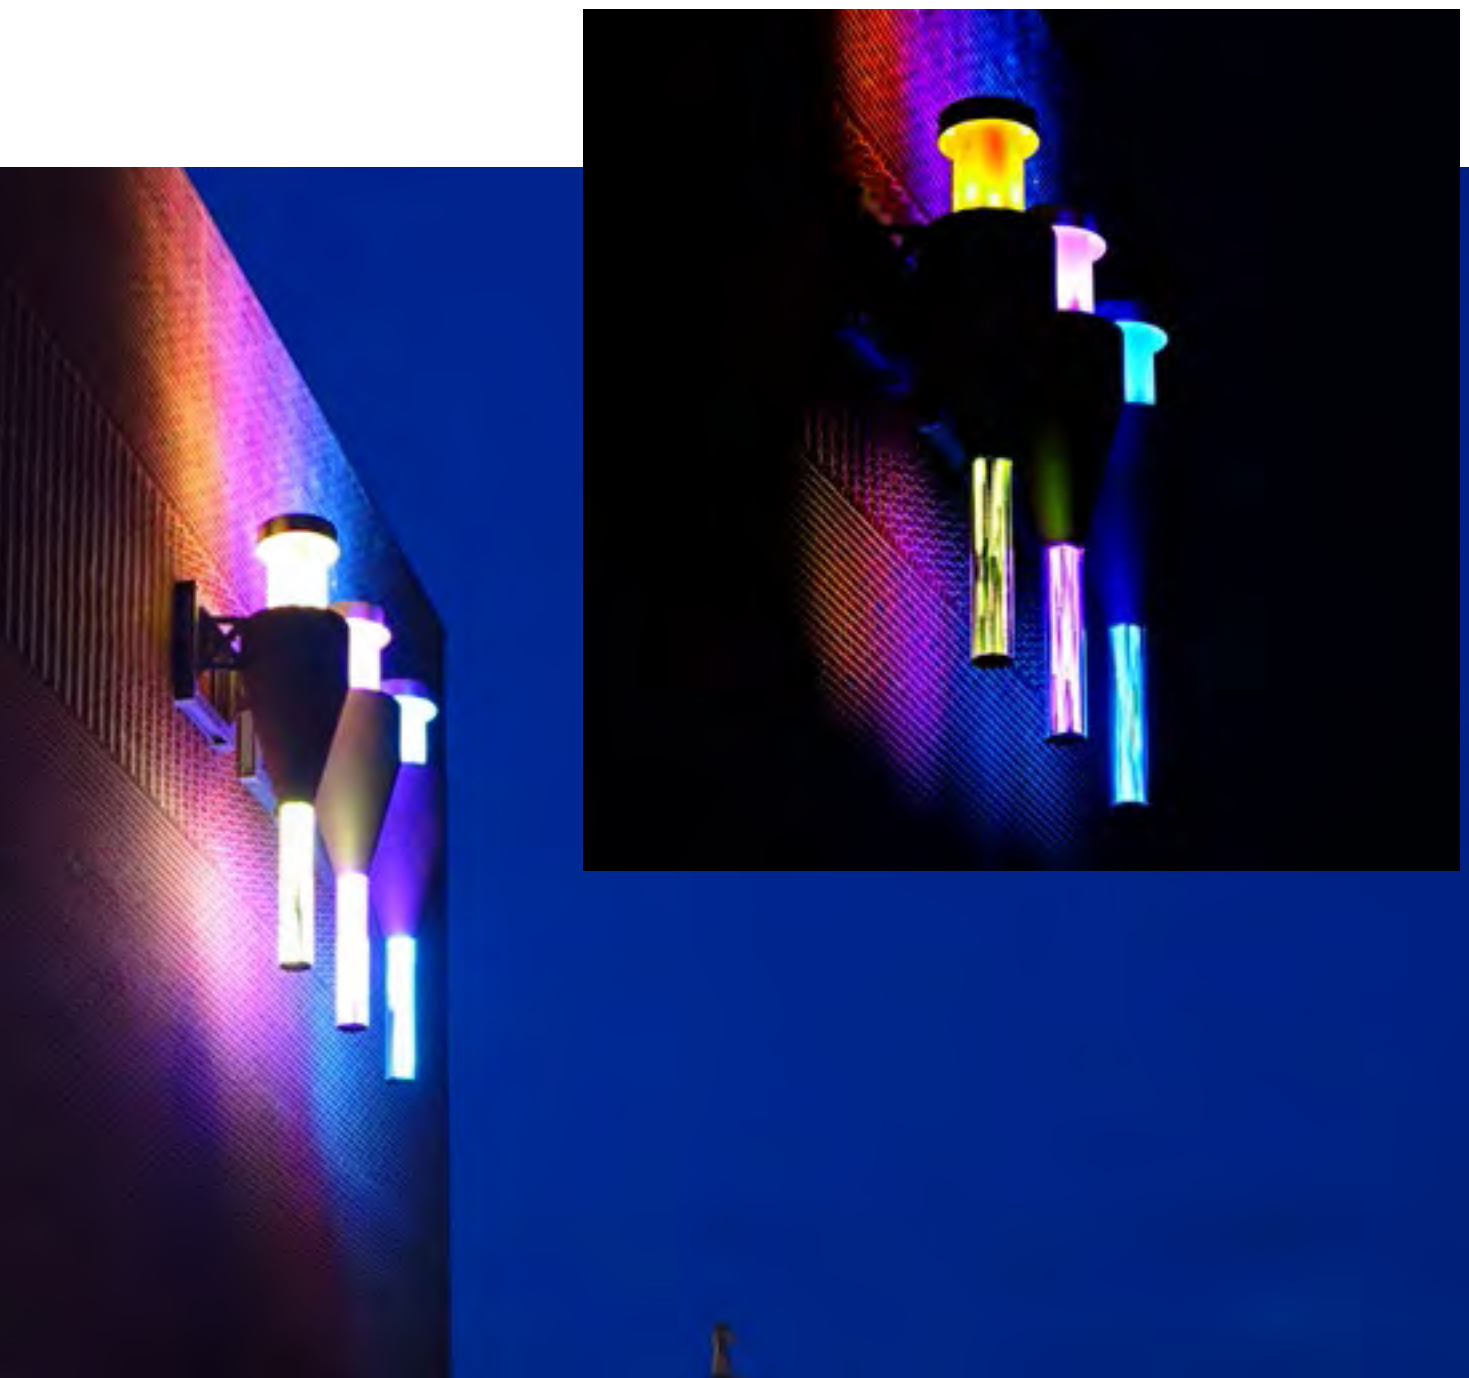

Fotograf / photographer: Licht der Architektur Detlef Jeenicke, Berlin & nmd - Licht am Bau GmbH

farbige Lichtkunst an einem alten Getreidespeicher durch individuell und einzeln steuerbare RGB-LED, welche das Rieseln des Getreides simulieren

coloured light art on an old granary using individually and separately controllable RGB LEDs which simulate the trickling of grain