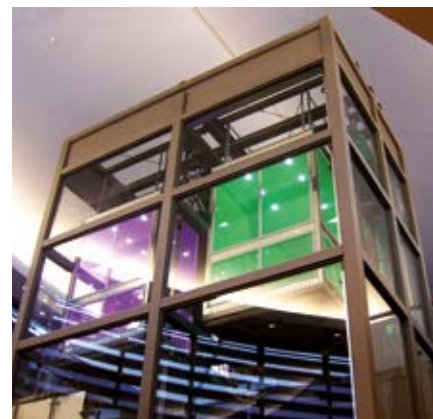

Lichtvouten und
Lichtkonturen zur
Akzentbeleuchtung
eines Einkaufszentrums

cornice lighting and lighting
contours for accented
illumination of a
shopping center