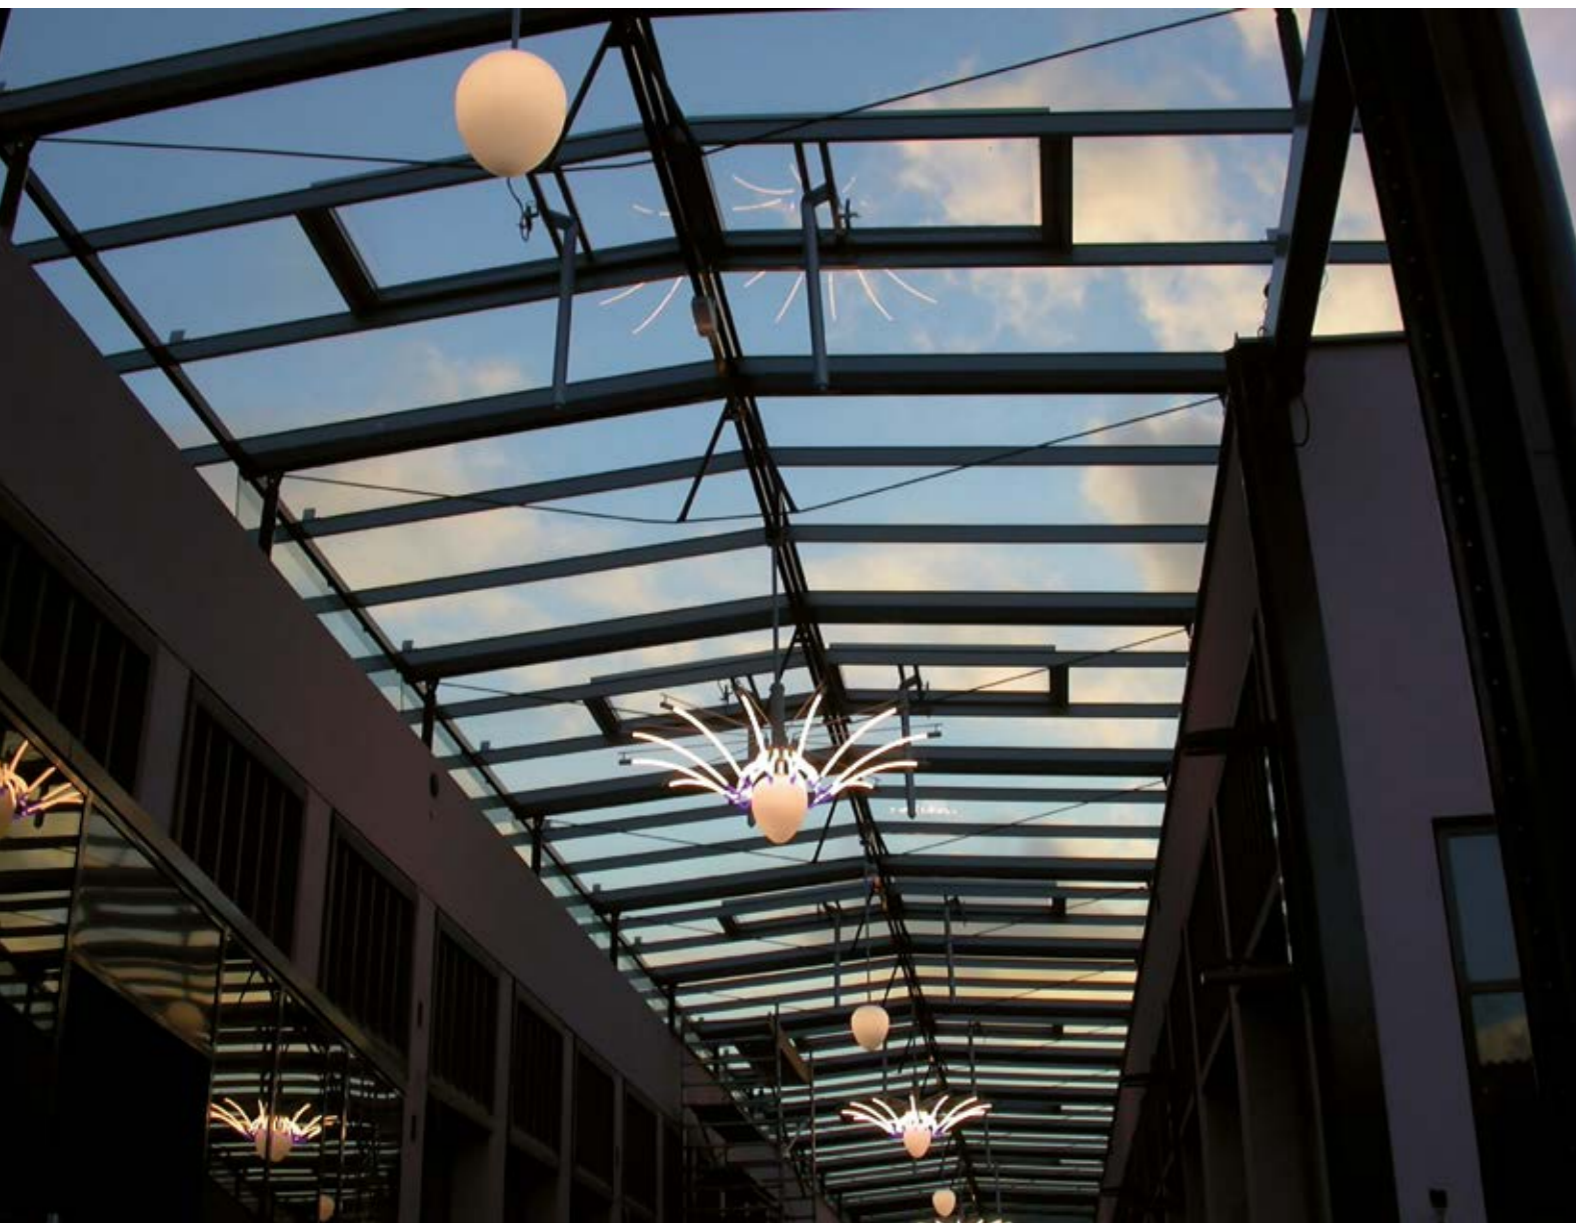

EINKAUFSPASSAGE DEREDE, DRONTEN, NL

shoppingcenter Derede, Dronten, NL